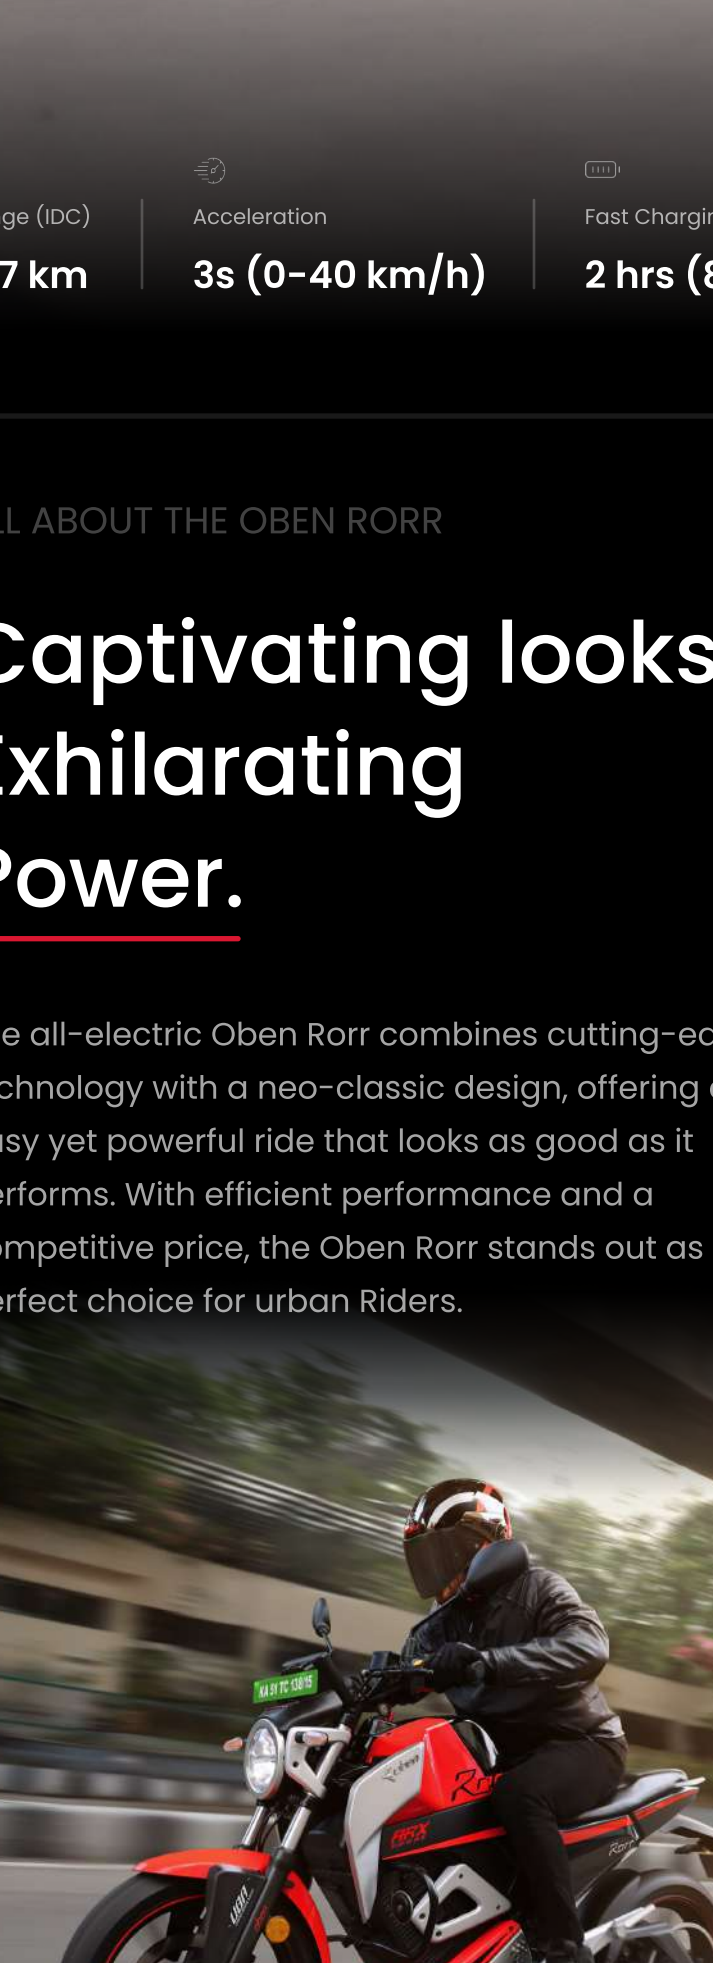

All-Electric
Oben Rorr
IT'S TRULY HANDSOME

Range (IDC)	Acceleration	Fast Charging
187 km	3s (0-40 km/h)	2 hrs (80%)

ALL ABOUT THE OBEN RORR

Captivating looks. Exhilarating Power.

The all-electric Oben Rorr combines cutting-edge technology with a neo-classic design, offering an easy yet powerful ride that looks as good as it performs. With efficient performance and a competitive price, the Oben Rorr stands out as the perfect choice for urban Riders.

- Make a move instantly with 0-40 km/h in just 3 seconds
- Get to 100 km/h top speed with 52 Nm torque—amazingly powerful
- Enjoy enhanced stability on the proprietary ARX frame chassis

Ride your way. Aaaaall the way.