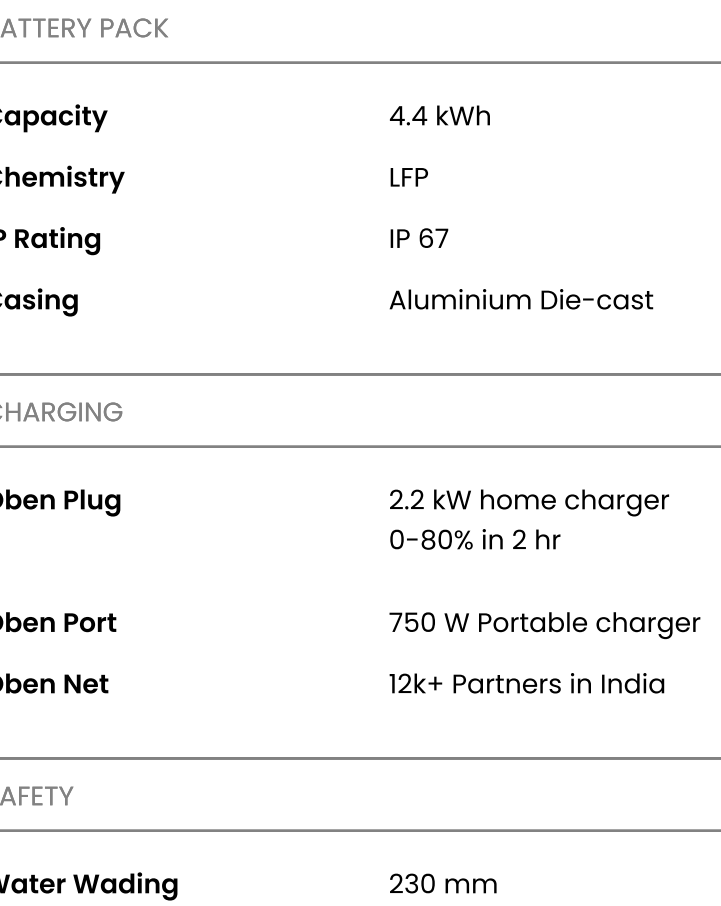

Unlock superior endurance and safety

- Class-leading 200 mm ground clearance for comfortable rides
- Segment-first LFP battery tech for 2X longer life
- Proprietary MHX tech for exceptional heat management
- IP67-rated battery with water and dust resistance