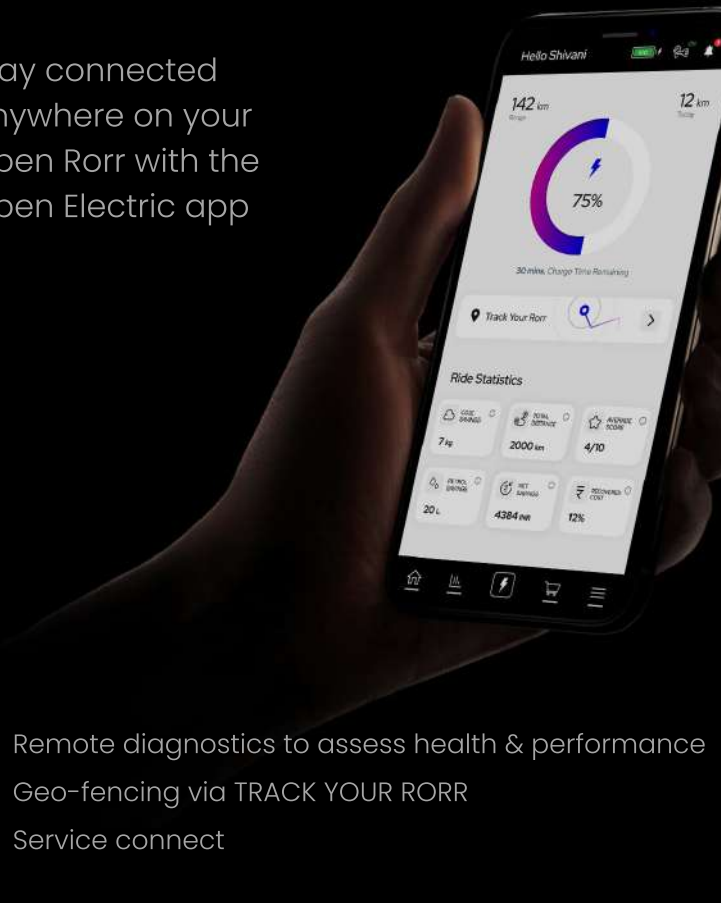

With great power comes great thrill

- Make a move instantly with 0-40 km/h in just 3 seconds
- Get to 100 km/h top speed with 52 Nm torque—amazingly powerful
- Enjoy enhanced stability on the proprietary ARX frame chassis